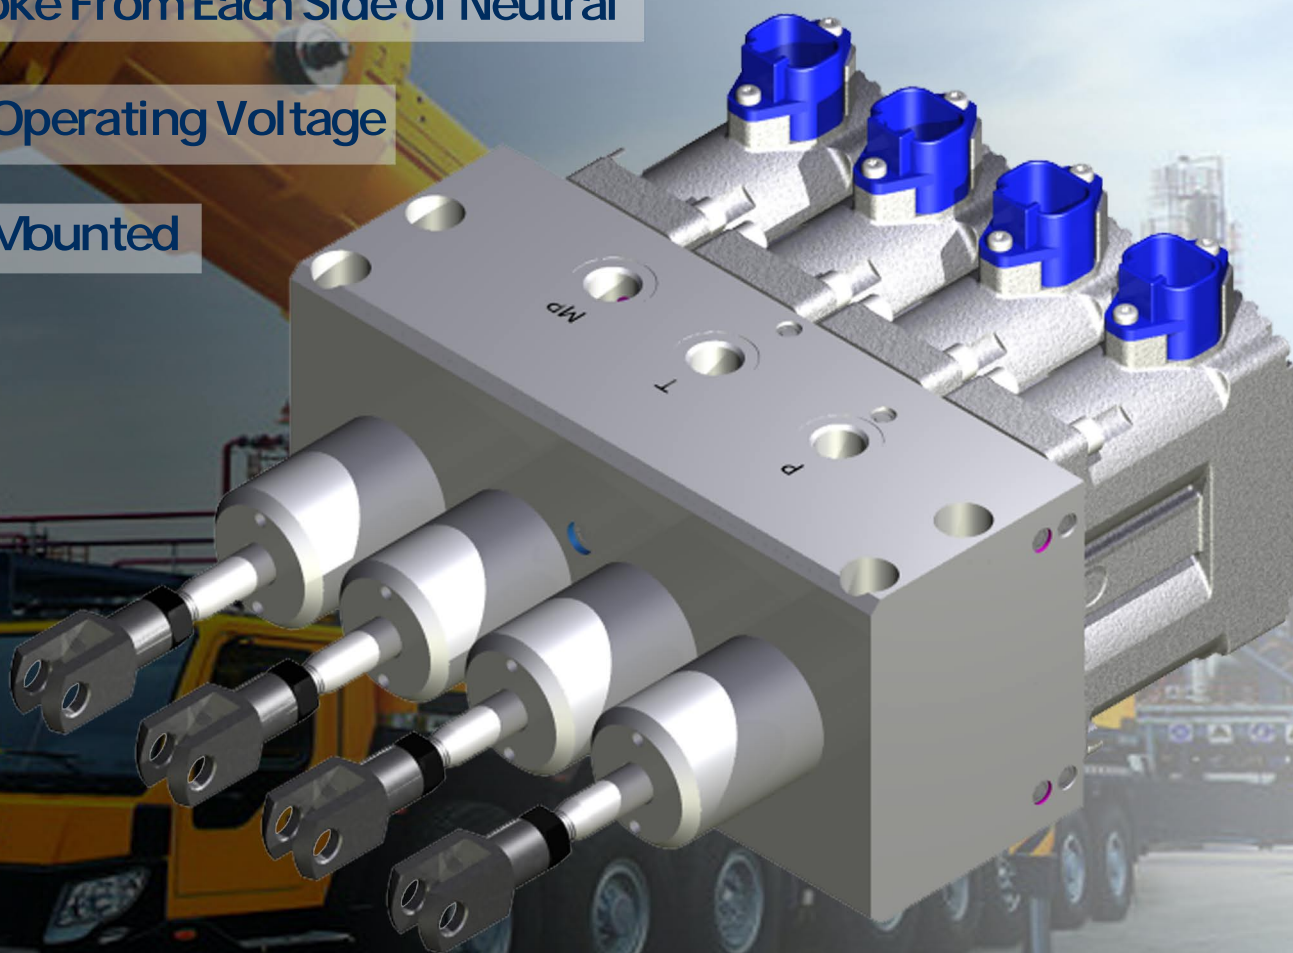

Custom Controls inc.

MLT/FD5 CE

Closed Loop Proportional Control

Features:

-16mm Stroke From Each Side of Neutral

-10-30VDC Operating Voltage

-Cross Rod Mounted

TECNORD
SERVOCOMANDI E REGOLAZIONE
MODENA - Italy

HBC
radiomatic